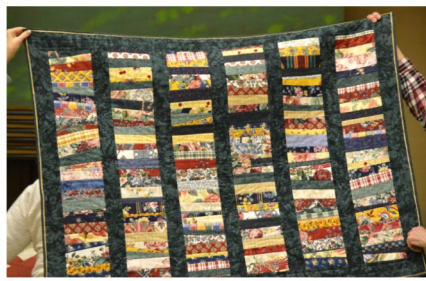

TRUNK SHOW BY ROSELINE