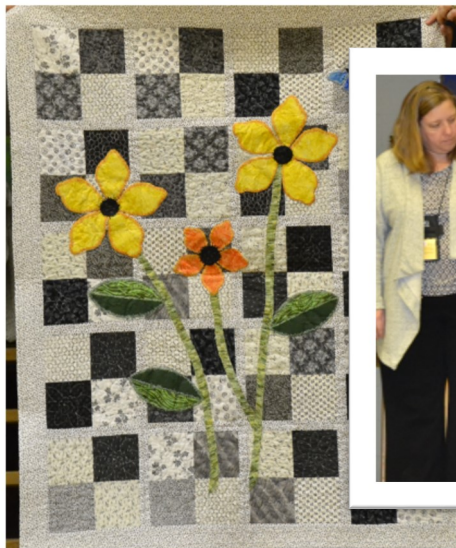

**WORKSHOP BY ROSELINE****PLACEMATS—CANADA 150**

TRUNK SHOW BY ROSELINE

SHOW & TELL

*Cherished
pieces™*
For Quilters & Sewists

Monthly Specials – Weekly Features

Classes – Upscale Retreats

Tues. – Fri 10-4, Wed till 6, Sat 9-3